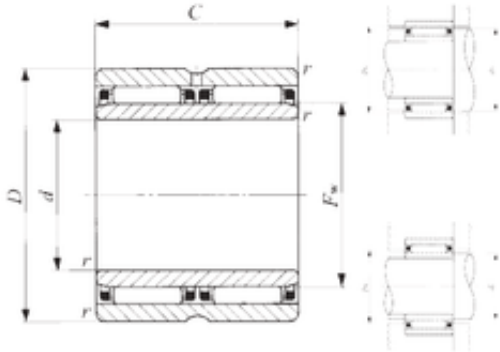

35 mm x 50 mm x 34 mm IKO NAFW 355034  
Needle bearing

Bearing No. NAFW 355034

NAFW 355034 Bearing 2D drawings and 3D CAD models

Size	35x50x34 mm
Bore Diameter	35 mm
Outer Diameter	50 mm
Width	34 mm
d	35 mm
Fw	40 mm
D	50 mm
B	34 mm
C	34 mm
r min.	0,3 mm
da min.	37 mm
da max	39 mm
Da max.	48 mm
db	43,5 mm
Db	40,8 mm
Weight	0,23 Kg
Basic dynamic load rating (C)	38 kN
Basic static load rating (C0)	85,4 kN
Category	Bearings
Inventory	0.0
Manufacturer Name	IKO
Minimum Buy Quantity	N/A
Weight / Kilogram	0
Product Group	B04144